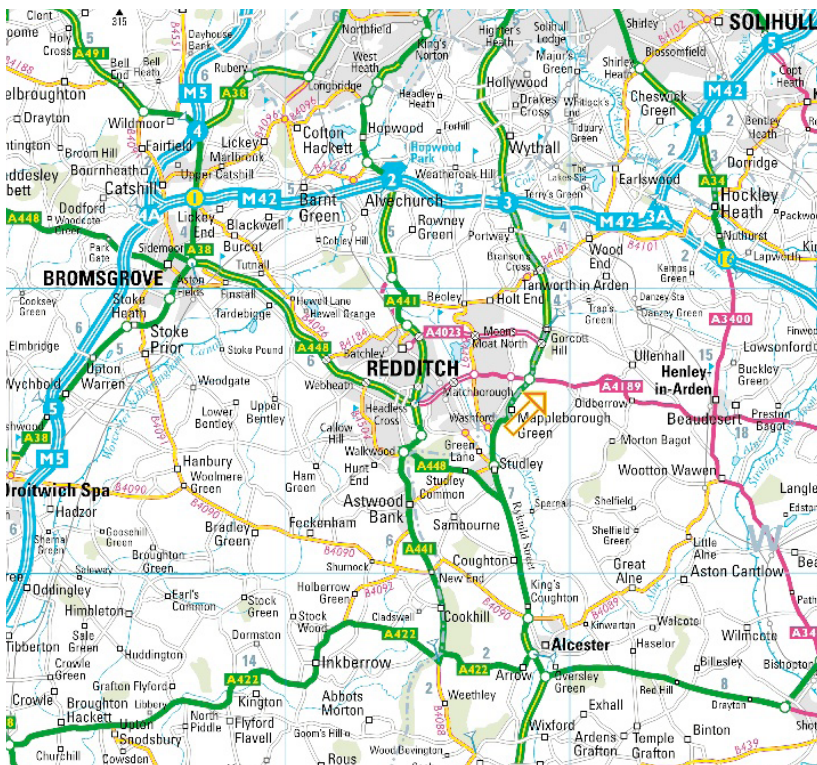

Haye Pastures Farm Directions

1. Exit M42 at Junction 3.
2. At the roundabout take the A435 sign posted Redditch.
3. Continue along the dual carriageway until it changes to a single carriageway and you reach another roundabout, you will see a large pub called The Dog.
4. At the roundabout take the A4189 exit, sign posted Henley and Warwick.
5. Haye Lane is about a third of a mile up the A4189 and is the first road on the right hand side.
6. Once you have turned up Haye Lane, Farm House B&B is the first house on the right hand side.